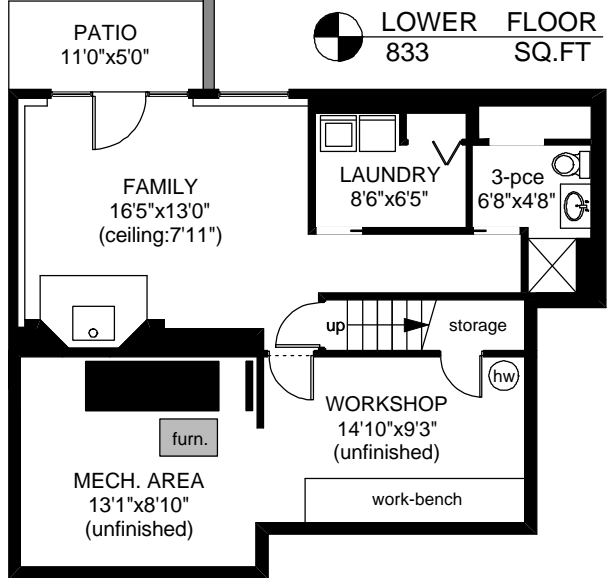

# 7995 ARTHUR DRIVE

	FINISHED SQ. FT.	UNFINISHED SQ. FT.	TOTAL SQ. FT.
MAIN	1664	0	1664
LOWER	469	364	833
<b>TOTAL</b>	<b>2133</b>	<b>364</b>	<b>2497</b>
GARAGE	0	500	500
SUNROOM	0	100	100
PATIOS	0	411	411

MEASURED ON: 09/22/09  
DRAWING FILE: 07617

**Tafe Measure** VICTORIA, B.C.  
Ph. 883-8894  
www.tafemeasure.com