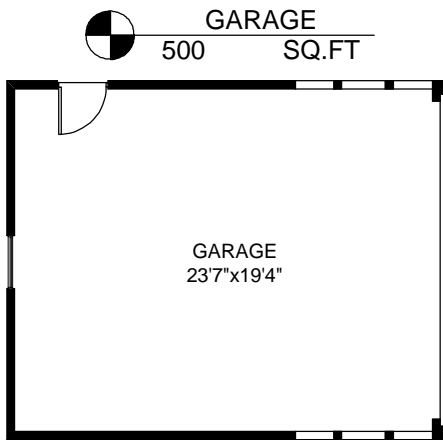

# 7995 ARTHUR DRIVE

	FINISHED SQ. FT.	UNFINISHED SQ. FT.	TOTAL SQ. FT.
MAIN	1664	0	1664
LOWER	469	364	833
<b>TOTAL</b>	<b>2133</b>	<b>364</b>	<b>2497</b>
GARAGE	0	500	500
SUNROOM	0	100	100
PATIOS	0	411	411

MEASURED ON: 09/22/09  
DRAWING FILE: 07617

**Tafe Measure** VICTORIA, B.C.  
Ph. 883-8894  
www.tafemeasure.com