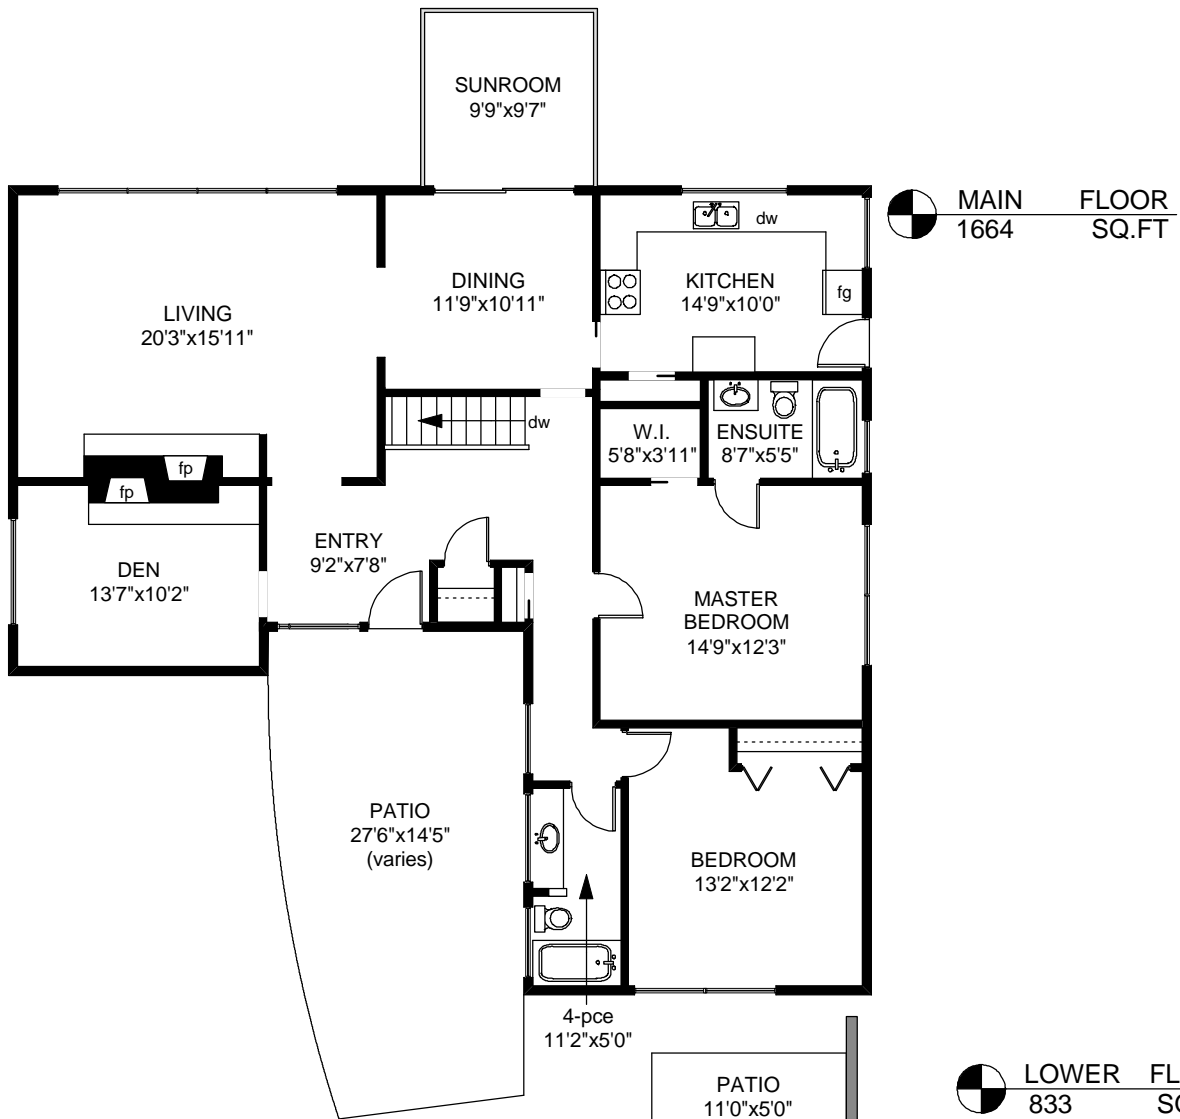

# 7995 ARTHUR DRIVE

	FINISHED SQ. FT.	UNFINISHED SQ. FT.	TOTAL SQ. FT.
MAIN	1664	0	1664
LOWER	469	364	833
<b>TOTAL</b>	<b>2133</b>	<b>364</b>	<b>2497</b>
GARAGE	0	500	500
SUNROOM	0	100	100
PATIOS	0	411	411