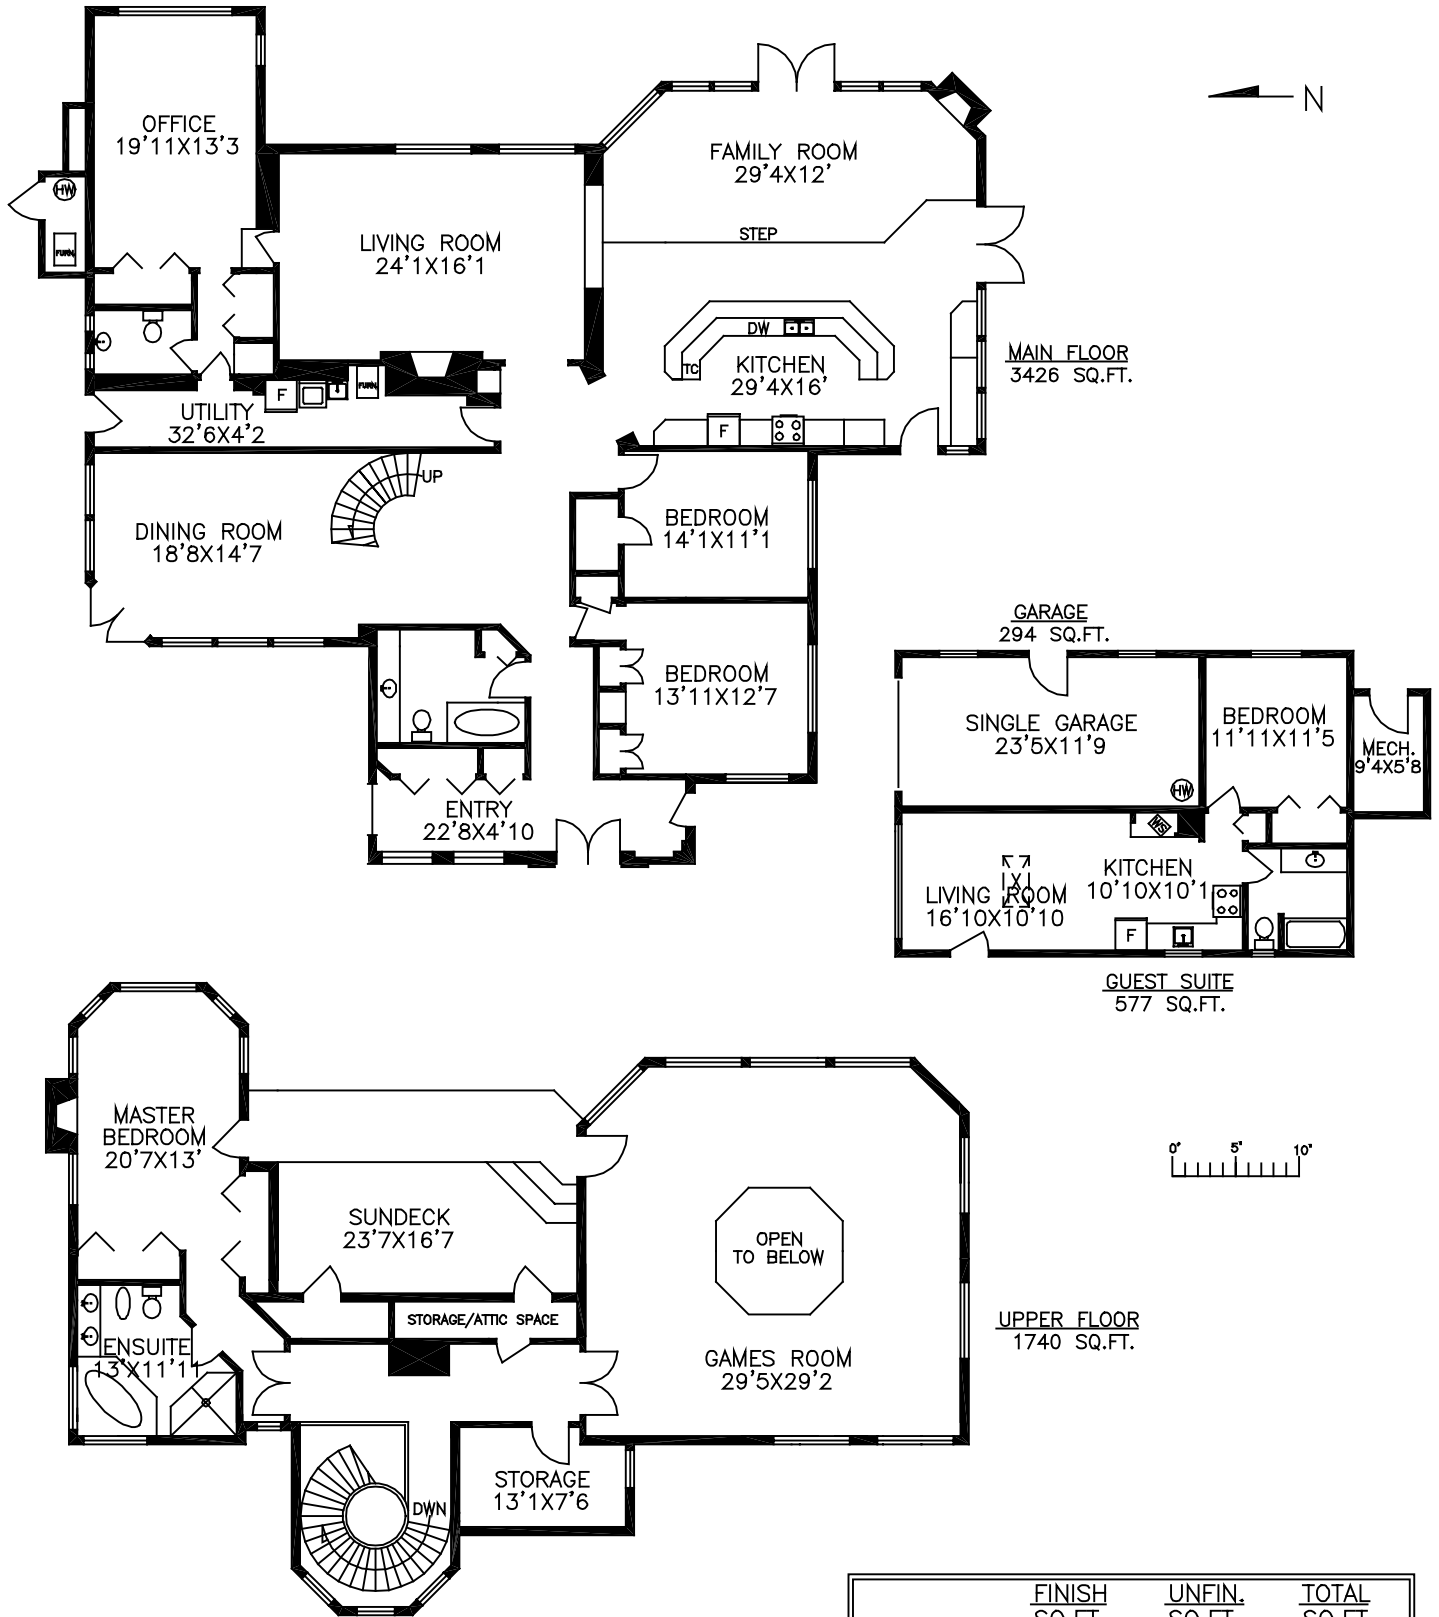

2457 Tryon Road

PREPARED FOR THE EXCLUSIVE USE OF PETER NASH
WWW.PETERNASH.COM

MEASURED ON: May 20/04
DRAWING FILE: 0361

Tafe **M**measure VICTORIA, BC
Ph.883-8894

	FINISH SQ.FT.	UNFIN. SQ.FT.	TOTAL SQ.FT.
MAIN	3426	0	3426
UPPER FLOOR	1740	0	1740
TOTAL	5166	0	5166
DECK	0	390	390
GARAGE	0	294	294
GUEST SUITE	0	577	577